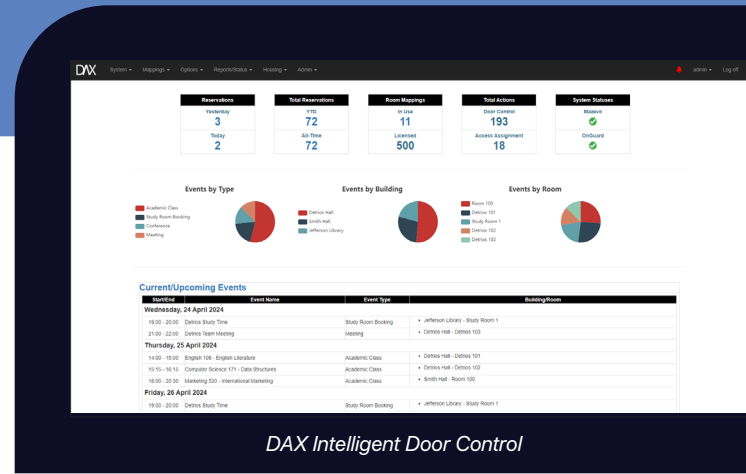

Real-time Event Management & Access Control Integration

As the industry's only off-the-shelf solution that integrates your existing access control and room scheduling/event management systems, DAX automates unlocking and securing readers and doors on campus using actual event schedules, while always working within your configured security policies.

DAX eliminates the need to run daily or weekly event reports, freeing administrators from the thousands of hours spent annually programming and maintaining custom door unlock schedules. The solution allows you to configure a wide range of options that bring additional convenience and efficiency, without compromising security.

DAX adds more configuration capabilities—including additional pre-event and post-event unlock times, handling standard building open hours, and the ability to go hands-off during unplanned events like weather delays, lockdown or shelter in place scenarios, and room maintenance. And, because DAX talks to your event management system in real-time, last-minute events or cancellations are no problem!

DAX is a certified partner solution that leverages manufacturer-supported APIs and utilizes best practices to ensure you maintain full support across each critical campus system integrated with DAX.

Join the dozens of colleges and universities around the country that are already saving thousands of hours every year with DAX, Detrios' game-changing access control solution.

Say goodbye to manual programming and hello to a safer, more secure campus with DAX!