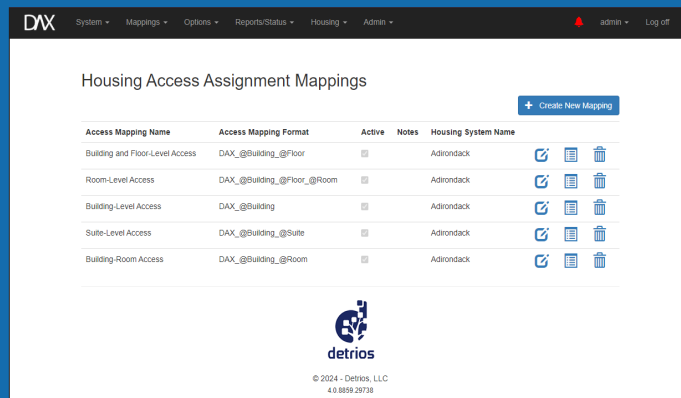

Housing Access Automation

Detrios' DAX Intelligent Housing Access Management software provides seamless integration between your existing housing management platform and your access control system, automating the assignment and management of card access for students using housing contract data in near-real-time.

DAX allows you to configure your housing access using its powerful and intuitive rules engine to drive access by building, floor, suite, room, and more. The solution will assign access at whatever level you have electronic access control for each residential hall. It can even automate difficult and time-consuming multi-step manual processes, such as managing overlapping-room access for room changes, giving a student access to both rooms automatically for a configurable period of time so they can move.

DAX also supports all of the standard housing access management features you would expect, including early check-ins, late check-outs, cancellations, etc. Also, DAX talks to your housing management and access control systems using manufacturer-supported APIs to ensure a robust, scalable, and supported integration.

DAX Intelligent Access Management

65K+

beds managed

660,000+

housing access assignments

Join the dozens of colleges and universities around the country that are already saving thousands of hours every year with DAX, Detrios' game-changing access control solution.

Say goodbye to manual programming and hello to a safer, more secure campus with DAX!